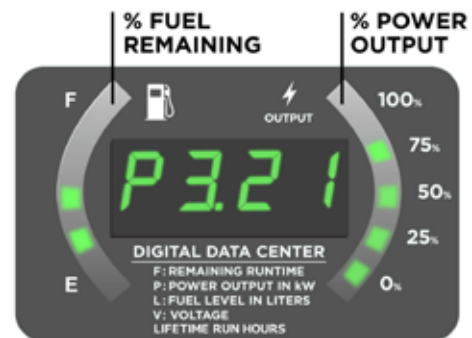

LED Data Center